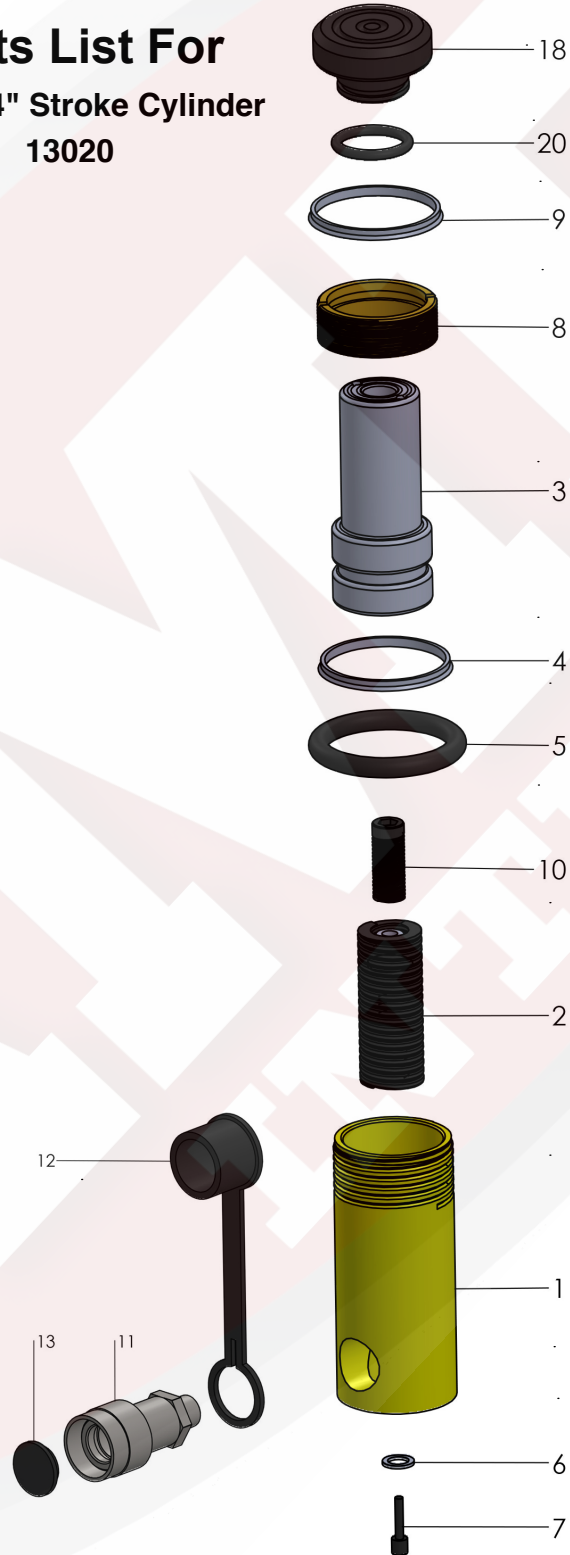

# PARTS BREAKDOWN

## Parts List For 10-Ton 4" Stroke Cylinder 13020

## Parts List For 10-Ton 4" Stroke Cylinder 13020

Item	Part Number	Description	Qty.
1	N/A	Cylinder Housing	1
2	13075-001	Return Spring Assy	1
3	13075-002	Ram Plunger	1
4	*	Back-Up Ring	1
5	*	O-Ring	1
6	*	Special Washer	1
7	13075-003	Bolt	1
8	13075-004	Upper Bearing	1
9	*	Dust Seal	1
10	13075-005	Bolt	1
11	13075-006	Coupler, Female	1
12	13075-007	Dust Cover	1
13	13075-008	Rubber Plug	1
14	-	Cylinder	1
15	13075-009	Adapter III PP	1
16	13075-011	Adapter II PP	1
17	-	Adapter I PP	1
18	13075-016	Saddle	1
19	13075-001	Carrying Case	1
20	13075-016-1	O-Ring	1
(*)	13075-015	Seal Kit,	1